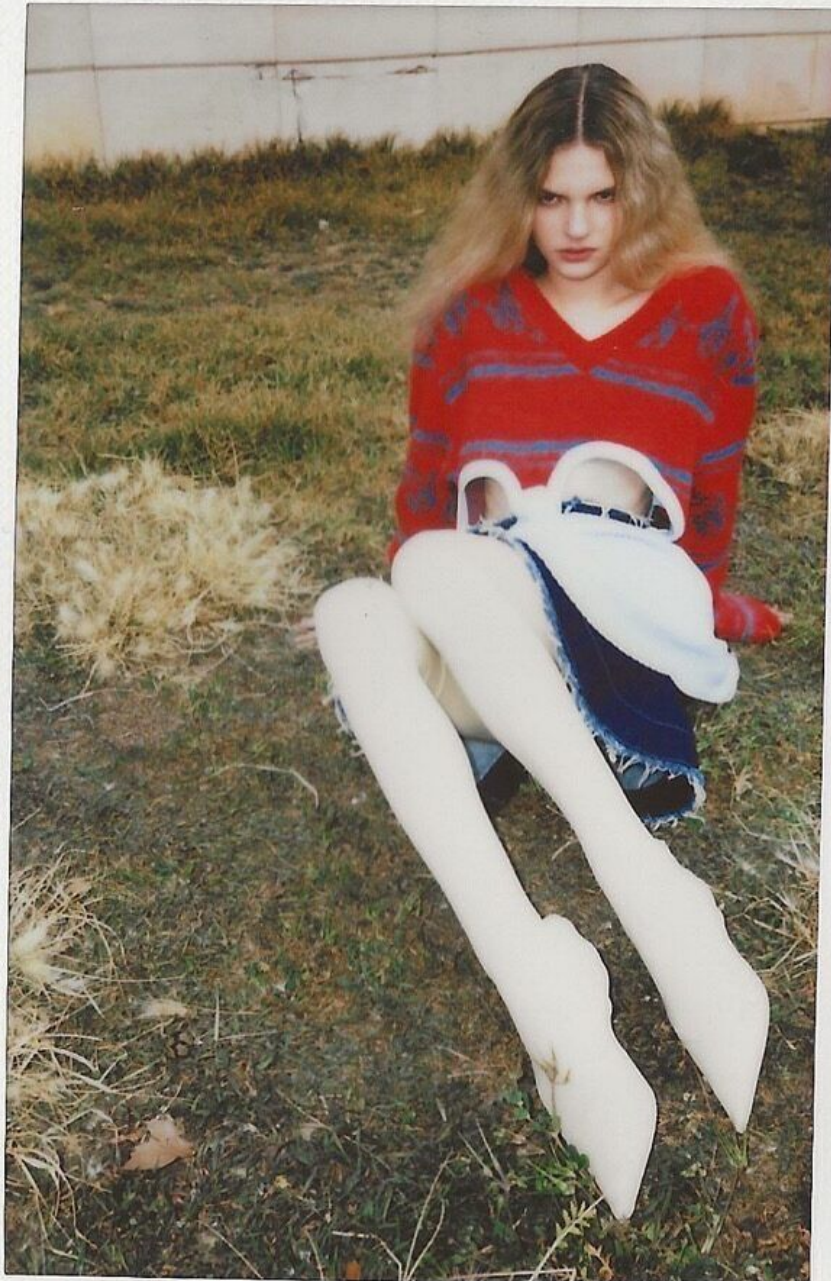

DASHA MIKHALEVYCH

height 5'9.5 · bust 32.5" · waist 23.5" · hips 35.5" · dress 36 EU/6 US/8 UK
shoes size 40 EU/9 US/6.5 UK · hair blonde · eyes blue